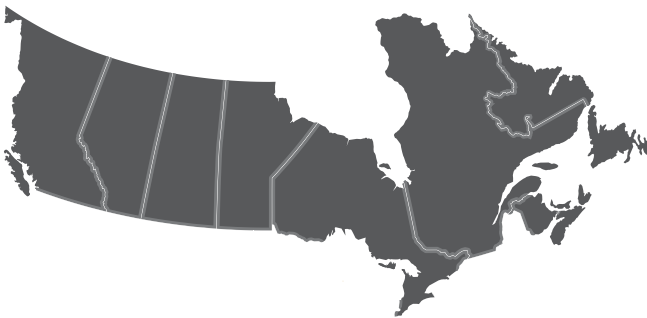

Expedited solutions to meet any time-definite need

Expedited shipments are often your most high-stakes freight and you demand the best from us. YRC Reimer delivers confidence whether your expedited shipment is moving within Canada (Fast as Flite) or cross-border (Time-Critical).

- 100% Customer Satisfaction Guarantee
- Pro-active notification & resolution in the unlikely event the shipment is delayed
- Easy to use! Call for a quote or use our quote-free options
- Real-time online shipment visibility through my.yrc.com
- Freight moves over the weekend; Friday pickups deliver on Monday for shipments with 3-day transit times

Domestic Canada Expedited Services

Fast as Flite

- Shipments typically deliver 1-2 days faster than standard service
- Door-to-door expedited TL and LTL service throughout Canada
- Best-in-class speed between the Atlantic & Pacific
- Expertise in shipping temperature-sensitive freight
- Company personnel & equipment handle pickups and deliveries throughout the network

Cross-Border Expedited Services

Time-Critical

- Customer-defined delivery time (by noon, by 5 p.m., or within a one-hour window, including holidays & weekends)
- Coordinated air & ground modes to meet any need
- Available to points throughout the U.S. and Mexico
- Specialized equipment for virtually all shipping requirements
- Dedicated customer service available 24/7