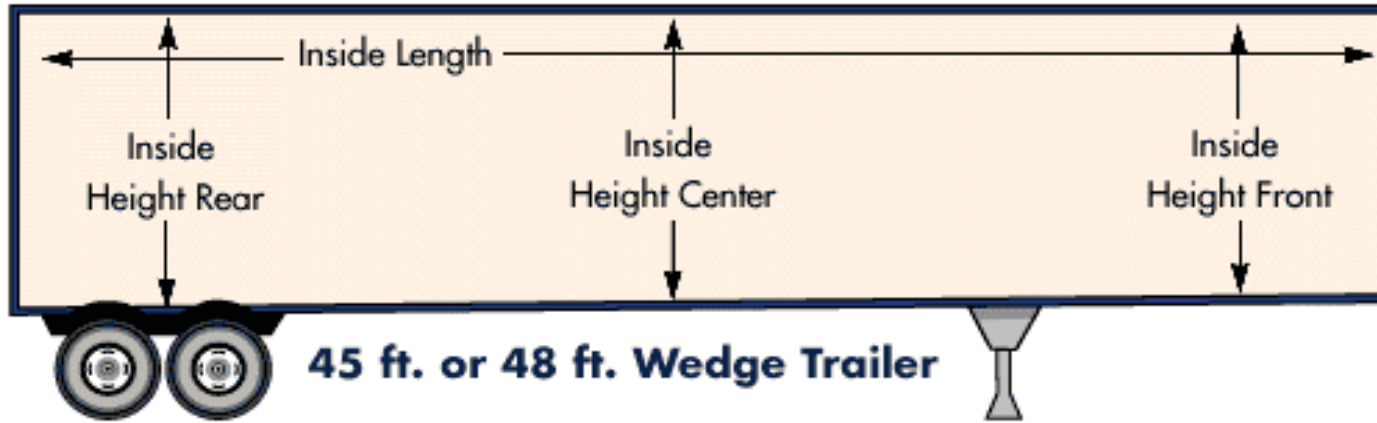

YRC Freight Trailer Dimensions

45 ft. or 48 ft. Wedge Trailer

28 ft., 45 ft., or 48 ft. Trailer

28 ft. High Cube Trailer

	Length	Inside Width	Inside Height Rear	Inside Height Center	Inside Height Front	Door Opening Width	Door Opening Height	Rear Floor Height	Cubic Capacity	Overall Width	Overall Height
28' High Cube	27'3"	100"	110"	109"	107"	93"	104"	47½"	2029 ft ³	102"	13'6"
45' Wedge	44'1½"	93"	112"	109"	106"	87"	105½"	50"	3083 ft ³	96"	13'6"
48' Wedge	47'3"	99"	112½"	110½"	108½"	93"	105"	48½"	3566 ft ³	102"	13'6"