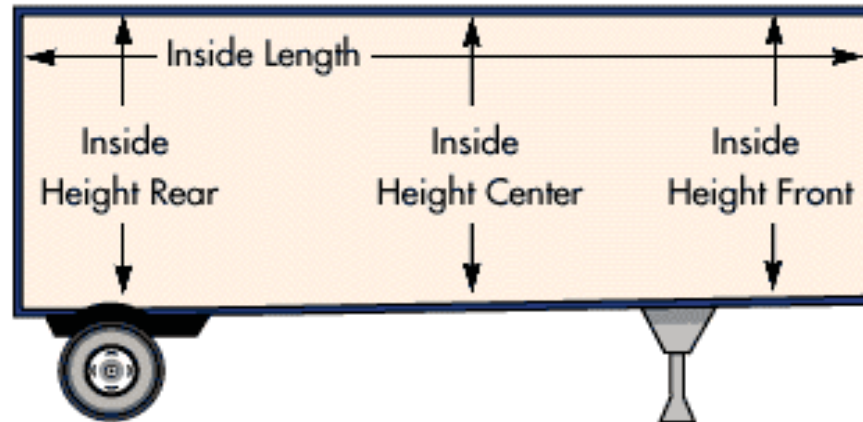

YRC Freight Trailer Dimensions

45 ft. or 48 ft. Wedge Trailer

28 ft., 45 ft., or 48 ft. Trailer

28 ft. High Cube Trailer

	Length	Inside Width	Inside Height Rear	Inside Height Center	Inside Height Front	Door Opening Width	Door Opening Height	Rear Floor Height	Cubic Capacity	Overall Width	Overall Height
28' High Cube	27'3"	100"	110"	109"	107"	93"	104"	47½"	2029 ft ³	102"	13'6"
45' Wedge	44'1½"	93"	112"	109"	106"	87"	105½"	50"	3083 ft ³	96"	13'6"
48' Wedge	47'3"	99"	112½"	110½"	108½"	93"	105"	48½"	3566 ft ³	102"	13'6"