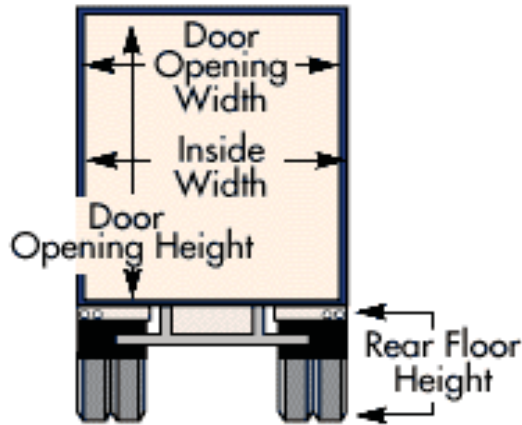

YRC Freight Trailer Dimensions

45 ft. or 48 ft. Wedge Trailer

28 ft., 45 ft., or 48 ft. Trailer

28 ft. High Cube Trailer

	Length	Inside Width	Inside Height Rear	Inside Height Center	Inside Height Front	Door Opening Width	Door Opening Height	Rear Floor Height	Cubic Capacity	Overall Width	Overall Height
28' High Cube	27'3"	100"	110"	109"	107"	93"	104"	47½"	2029 ft ³	102"	13'6"
45' Wedge	44'1½"	93"	112"	109"	106"	87"	105½"	50"	3083 ft ³	96"	13'6"
48' Wedge	47'3"	99"	112½"	110½"	108½"	93"	105"	48½"	3566 ft ³	102"	13'6"